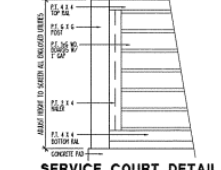

2 LEFT ELEVATION
 HOUSE INSECT SCREEN HIDDEN FOR CLARITY
 SCALE: 1/4" = 1'-0"

LEFT ELEVATION w/ INSECT SCREEN SHOWN
 SCALE: 1/8" = 1'-0"

SERVICE COURT DETAIL
 SCALE: 3/4" = 1'-0"

3 DETAIL • EXT. STAIRS
 SCALE: 3/8" = 1'-0"

1 FRONT ELEVATION
 SCALE: 1/4" = 1'-0"