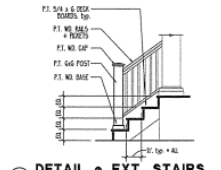

2 LEFT ELEVATION
 HOUSE INSECT SCREEN HIDDEN FOR CLARITY
 SCALE: 1/4" = 1'-0"

LEFT ELEVATION w/ INSECT SCREEN SHOWN
 SCALE: 1/8" = 1'-0"

SERVICE COURT DETAIL
 SCALE: 3/4" = 1'-0"

3 DETAIL • EXT. STAIRS
 SCALE: 3/8" = 1'-0"

1 FRONT ELEVATION
 SCALE: 1/4" = 1'-0"